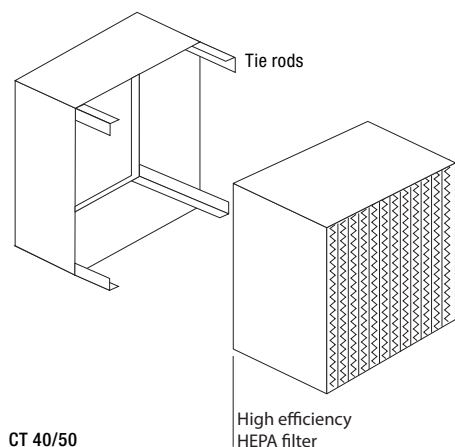

CT 40/50

High efficiency HEPA filter